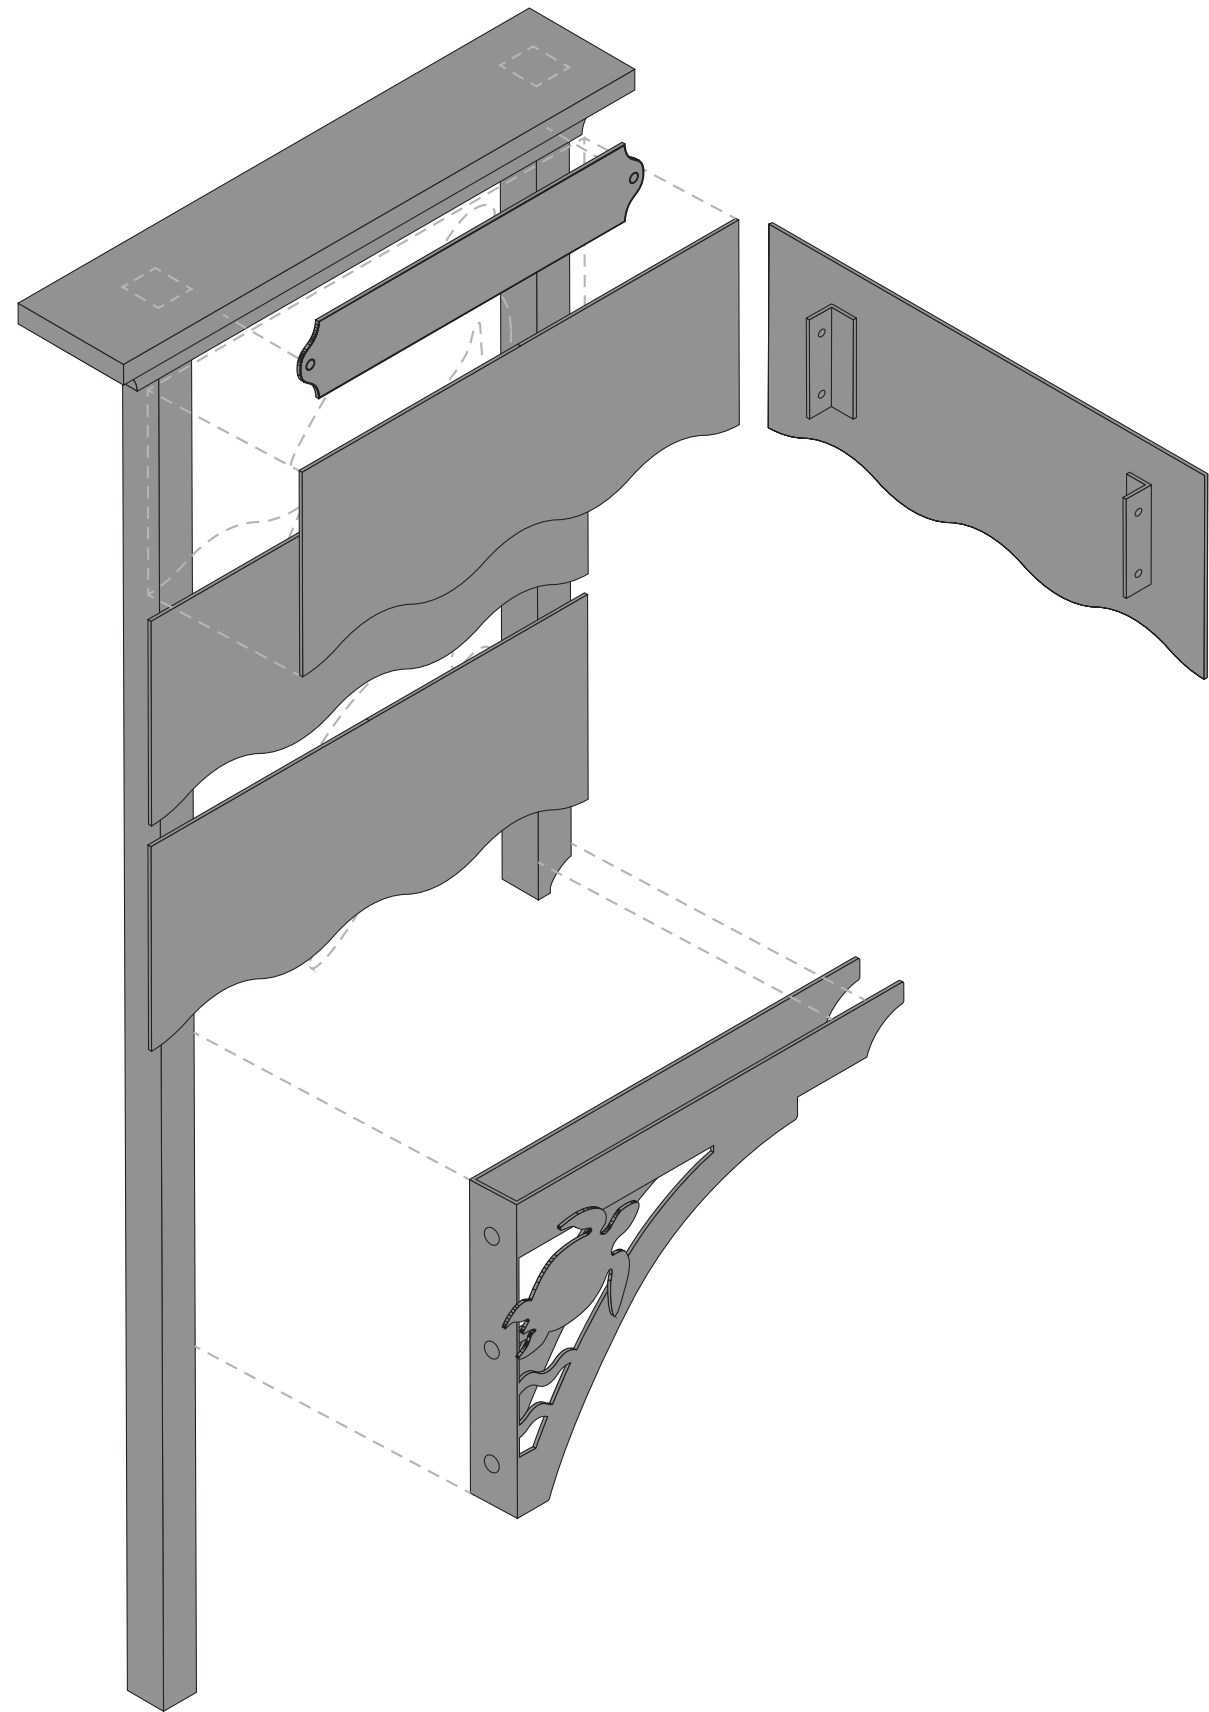

Art Element Application - other sign types

Two-line Decorative
Vehicular Guide

Utility Vehicular Guide

TXDOT Type High Speed Vehicular
Guide

PRELIMINARY CONSTRUCTION DETAILS

SCALE: 1/2" = 1'-0"

SIGN TYPE ARRAY