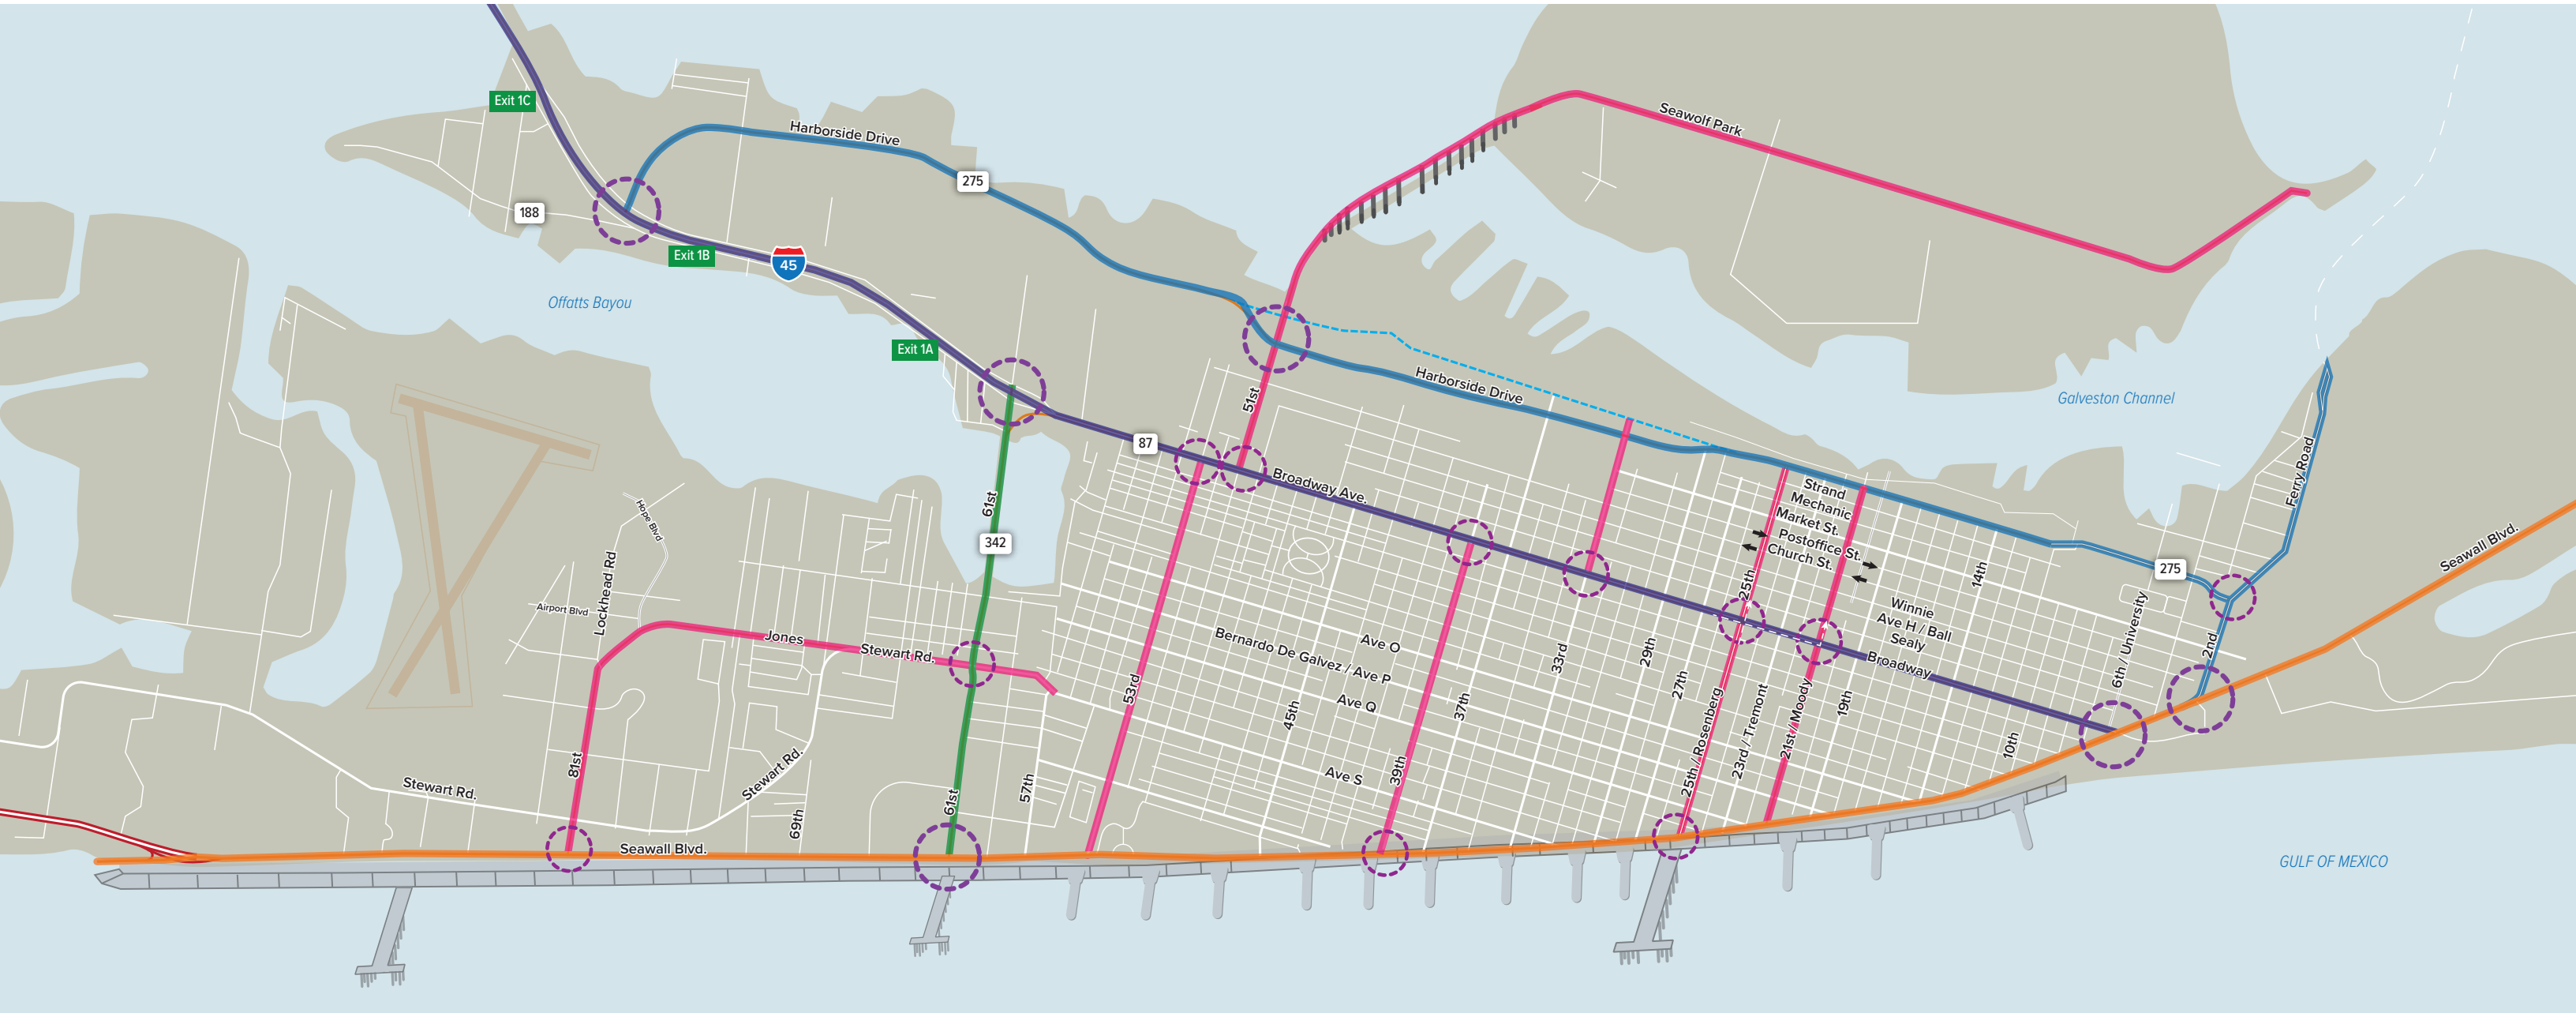

- Harborside
- Historic Downtown
- Seawall
- East End
- West End

District Plan

Circulation

DESIGN DEVELOPMENT

Architecture, History and Environmental Inspiration

Proposed Wayfinding Signage Colors		Existing Brand Colors	
Wet Sand		Earth	
Coastal White		Sand	
Gulf Blue		Navy	

SIGN LOCATION RENDERINGS

Harborside Drive

61st Street

61st Street

20th Street / Strand

25th Street / Winnie

DOWNTOWN STREET SIGN
RENDERINGS

Art Element Application - other sign types

Pedestrian Kiosk

Pedestrian Guide

Small Map/
Pedestrian Guide

Attraction Corridor
Street Identification

25th Street / Market

25th Street / Strand

25th Street / Postoffice

DOWNTOWN PEDESTRIAN SIGN
RENDERINGS

Tremont (23rd) / Mechanic

Mechanic / Tremont (23rd)

TXDOT ROADWAYS SIGN
RENDERINGS

GALVESTON
→ Destination One
→ Destination Two
→ Destination Three
→ Destination Four

THANK YOU!