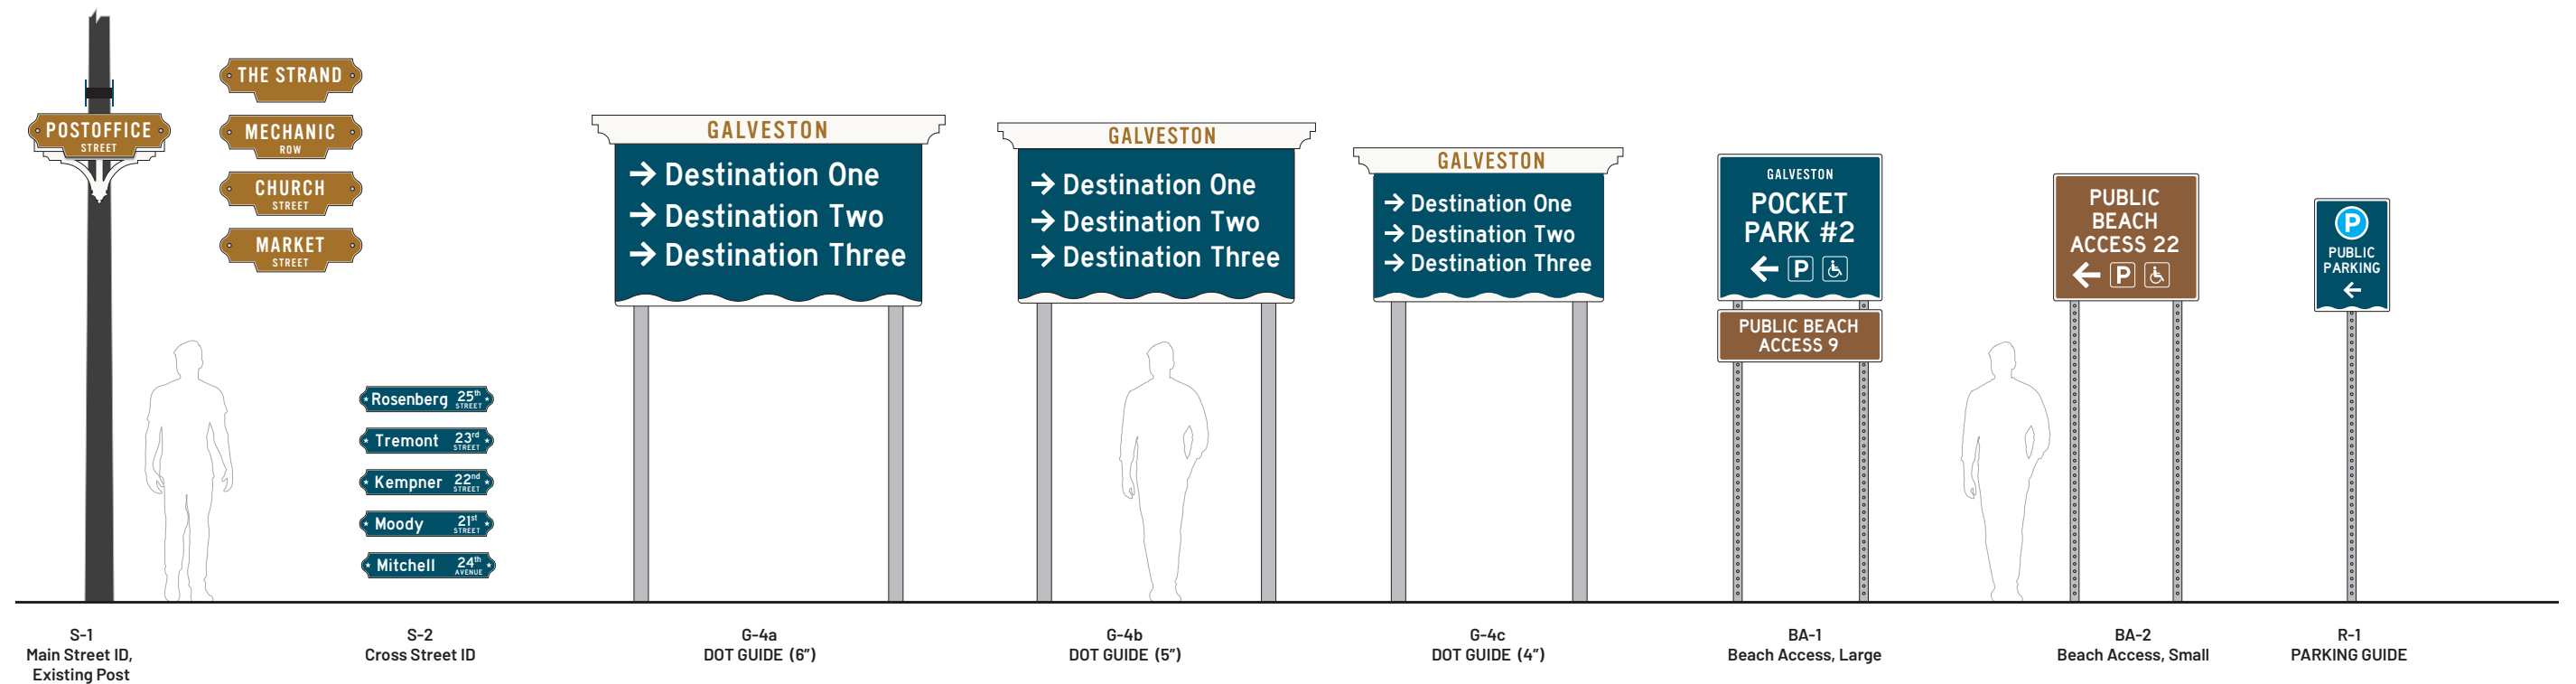

- Harborside
- Historic Downtown
- Seawall
- East End
- West End

District Plan

Circulation

DESIGN DEVELOPMENT

Architecture, History and Environmental Inspiration

Proposed Wayfinding Signage Colors		Existing Brand Colors	
Wet Sand		Earth	
Coastal White		Sand	
Gulf Blue		Navy	

Art Element Application - other sign types

Two-line Decorative
Vehicular Guide

Utility Vehicular Guide

TXDOT Type High Speed Vehicular
Guide

PRELIMINARY CONSTRUCTION DETAILS

SCALE: 1/2" = 1'-0"

SIGN TYPE ARRAY

SIGN LOCATION RENDERINGS

Harborside Drive

61st Street

61st Street

20th Street / Strand

25th Street / Winnie

DOWNTOWN STREET SIGN
RENDERINGS

Art Element Application - other sign types

Pedestrian Kiosk

Pedestrian Guide

Small Map/
Pedestrian Guide

Attraction Corridor
Street Identification

25th Street / Market

25th Street / Strand

25th Street / Postoffice

DOWNTOWN PEDESTRIAN SIGN
RENDERINGS