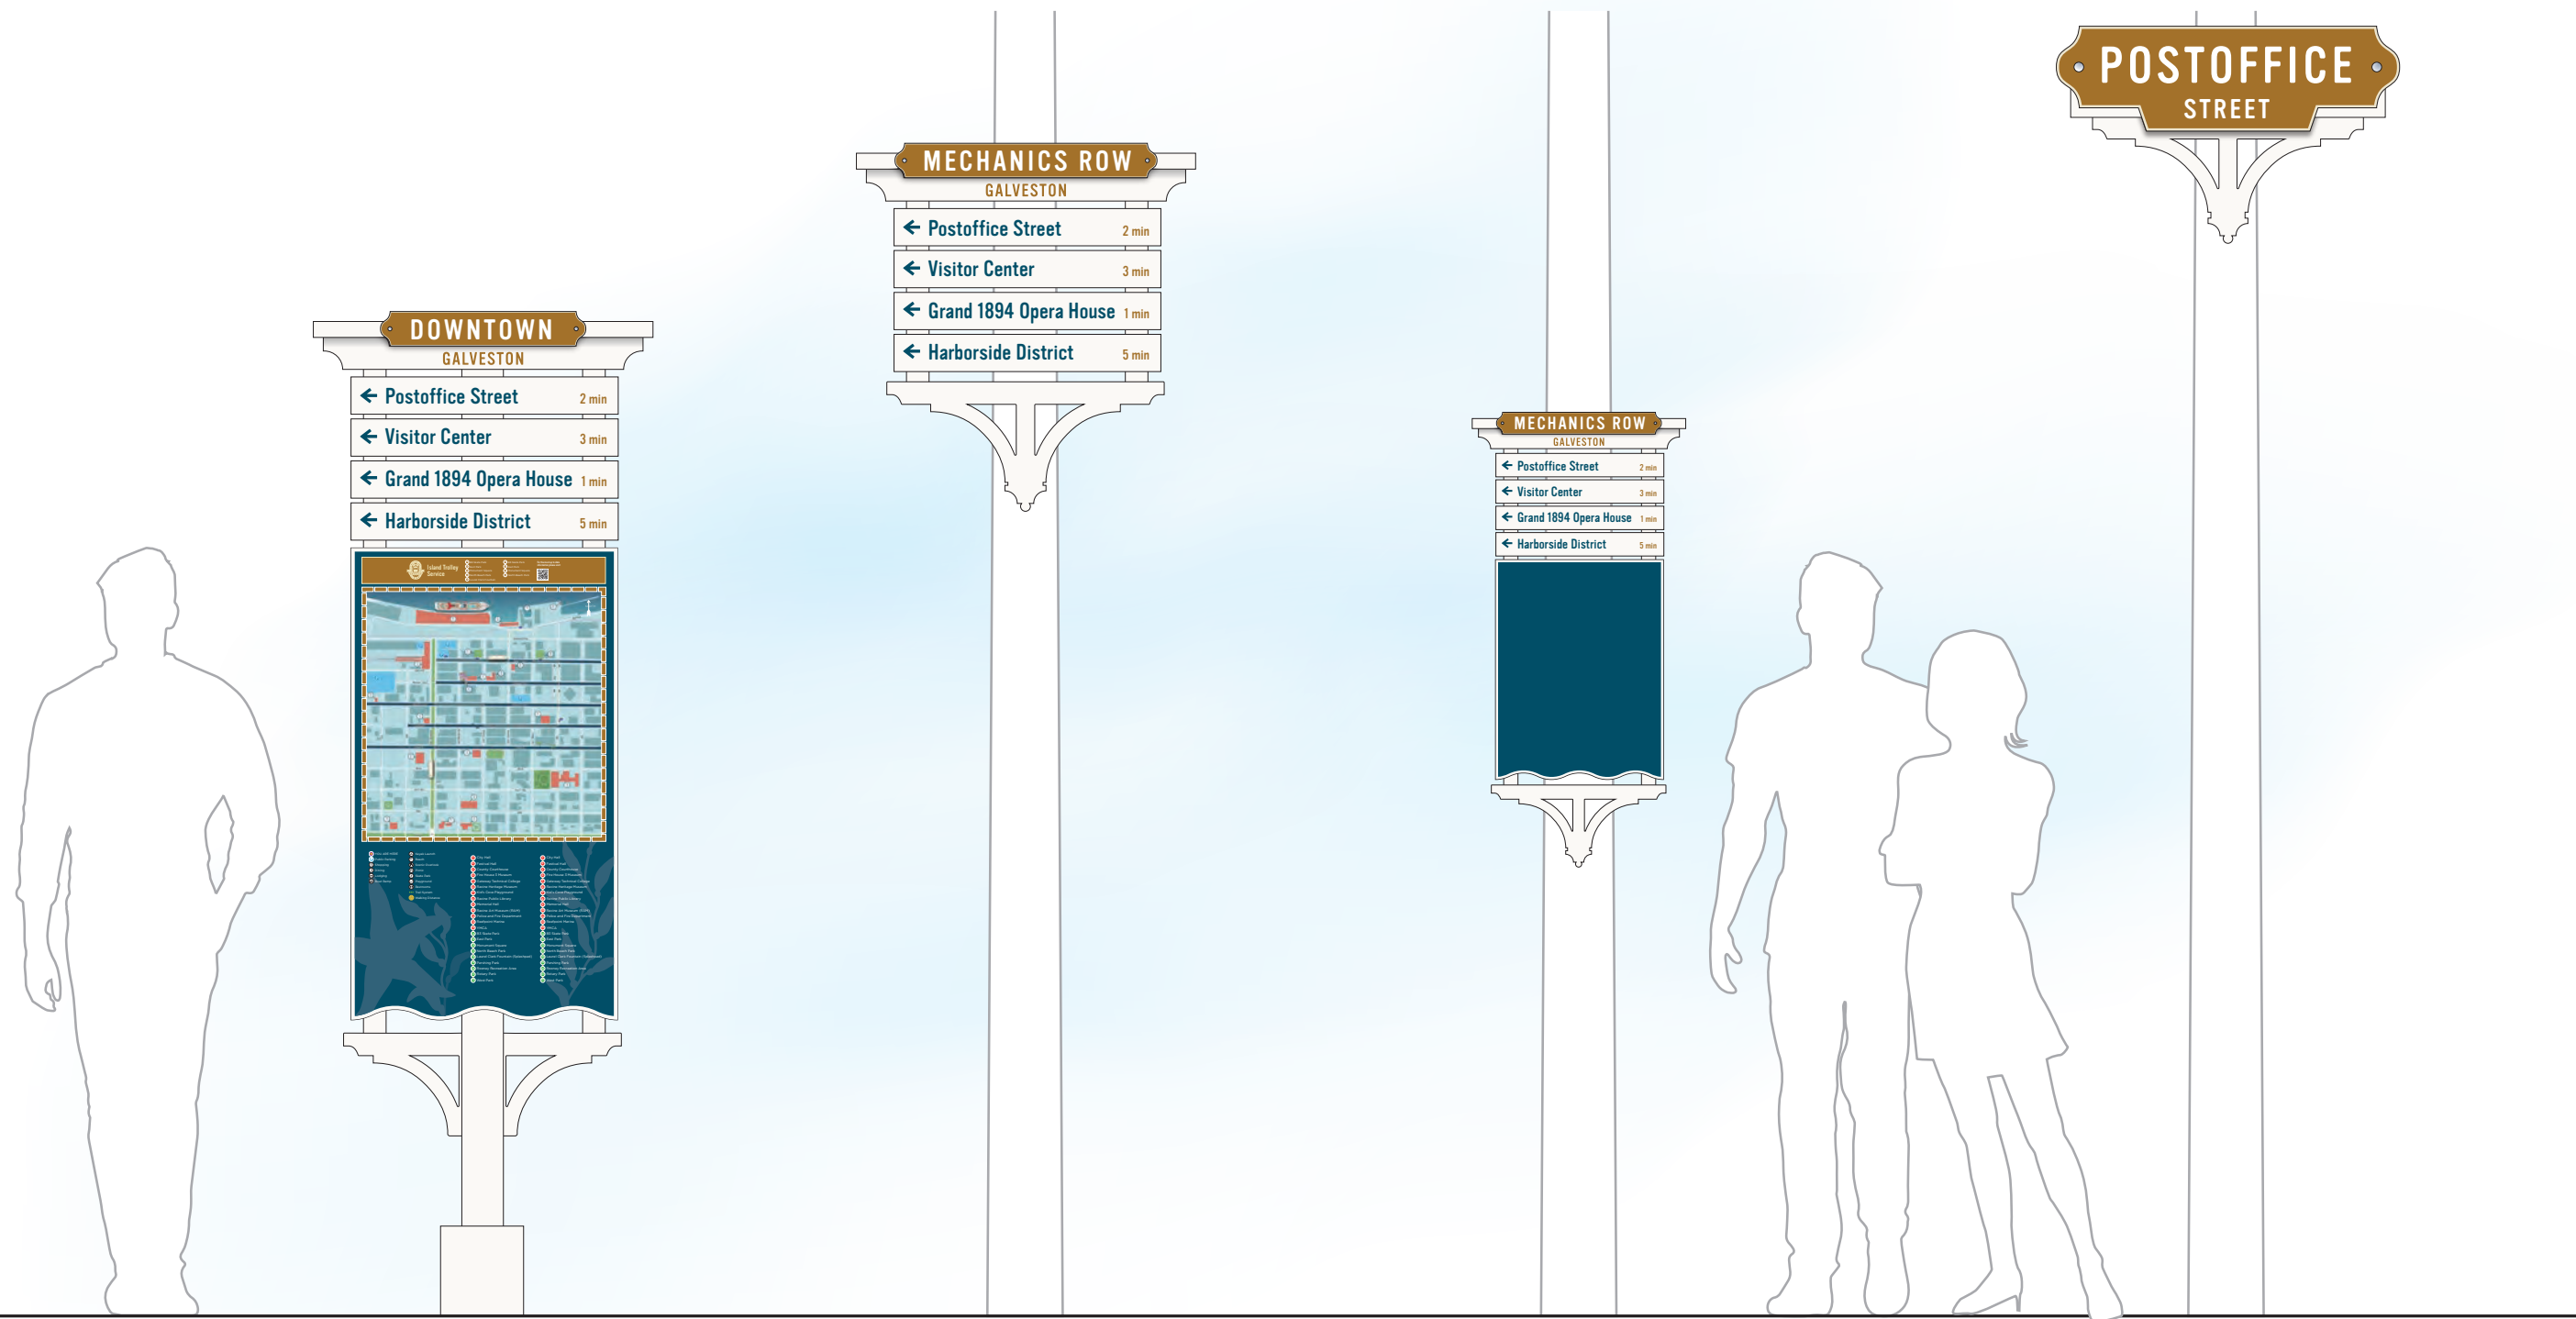

- Harborside
- Historic Downtown
- Seawall
- East End
- West End

District Plan

Circulation

DESIGN DEVELOPMENT

Architecture, History and Environmental Inspiration

Proposed Wayfinding Signage Colors		Existing Brand Colors	
Wet Sand		Earth	
Coastal White		Sand	
Gulf Blue		Navy	

SIGN LOCATION RENDERINGS

Harborside Drive

61st Street

61st Street

20th Street / Strand

25th Street / Winnie

DOWNTOWN STREET SIGN
RENDERINGS

Art Element Application - other sign types

Pedestrian Kiosk

Pedestrian Guide

Small Map/
Pedestrian Guide

Attraction Corridor
Street Identification

25th Street / Market

25th Street / Strand

25th Street / Postoffice

DOWNTOWN PEDESTRIAN SIGN
RENDERINGS