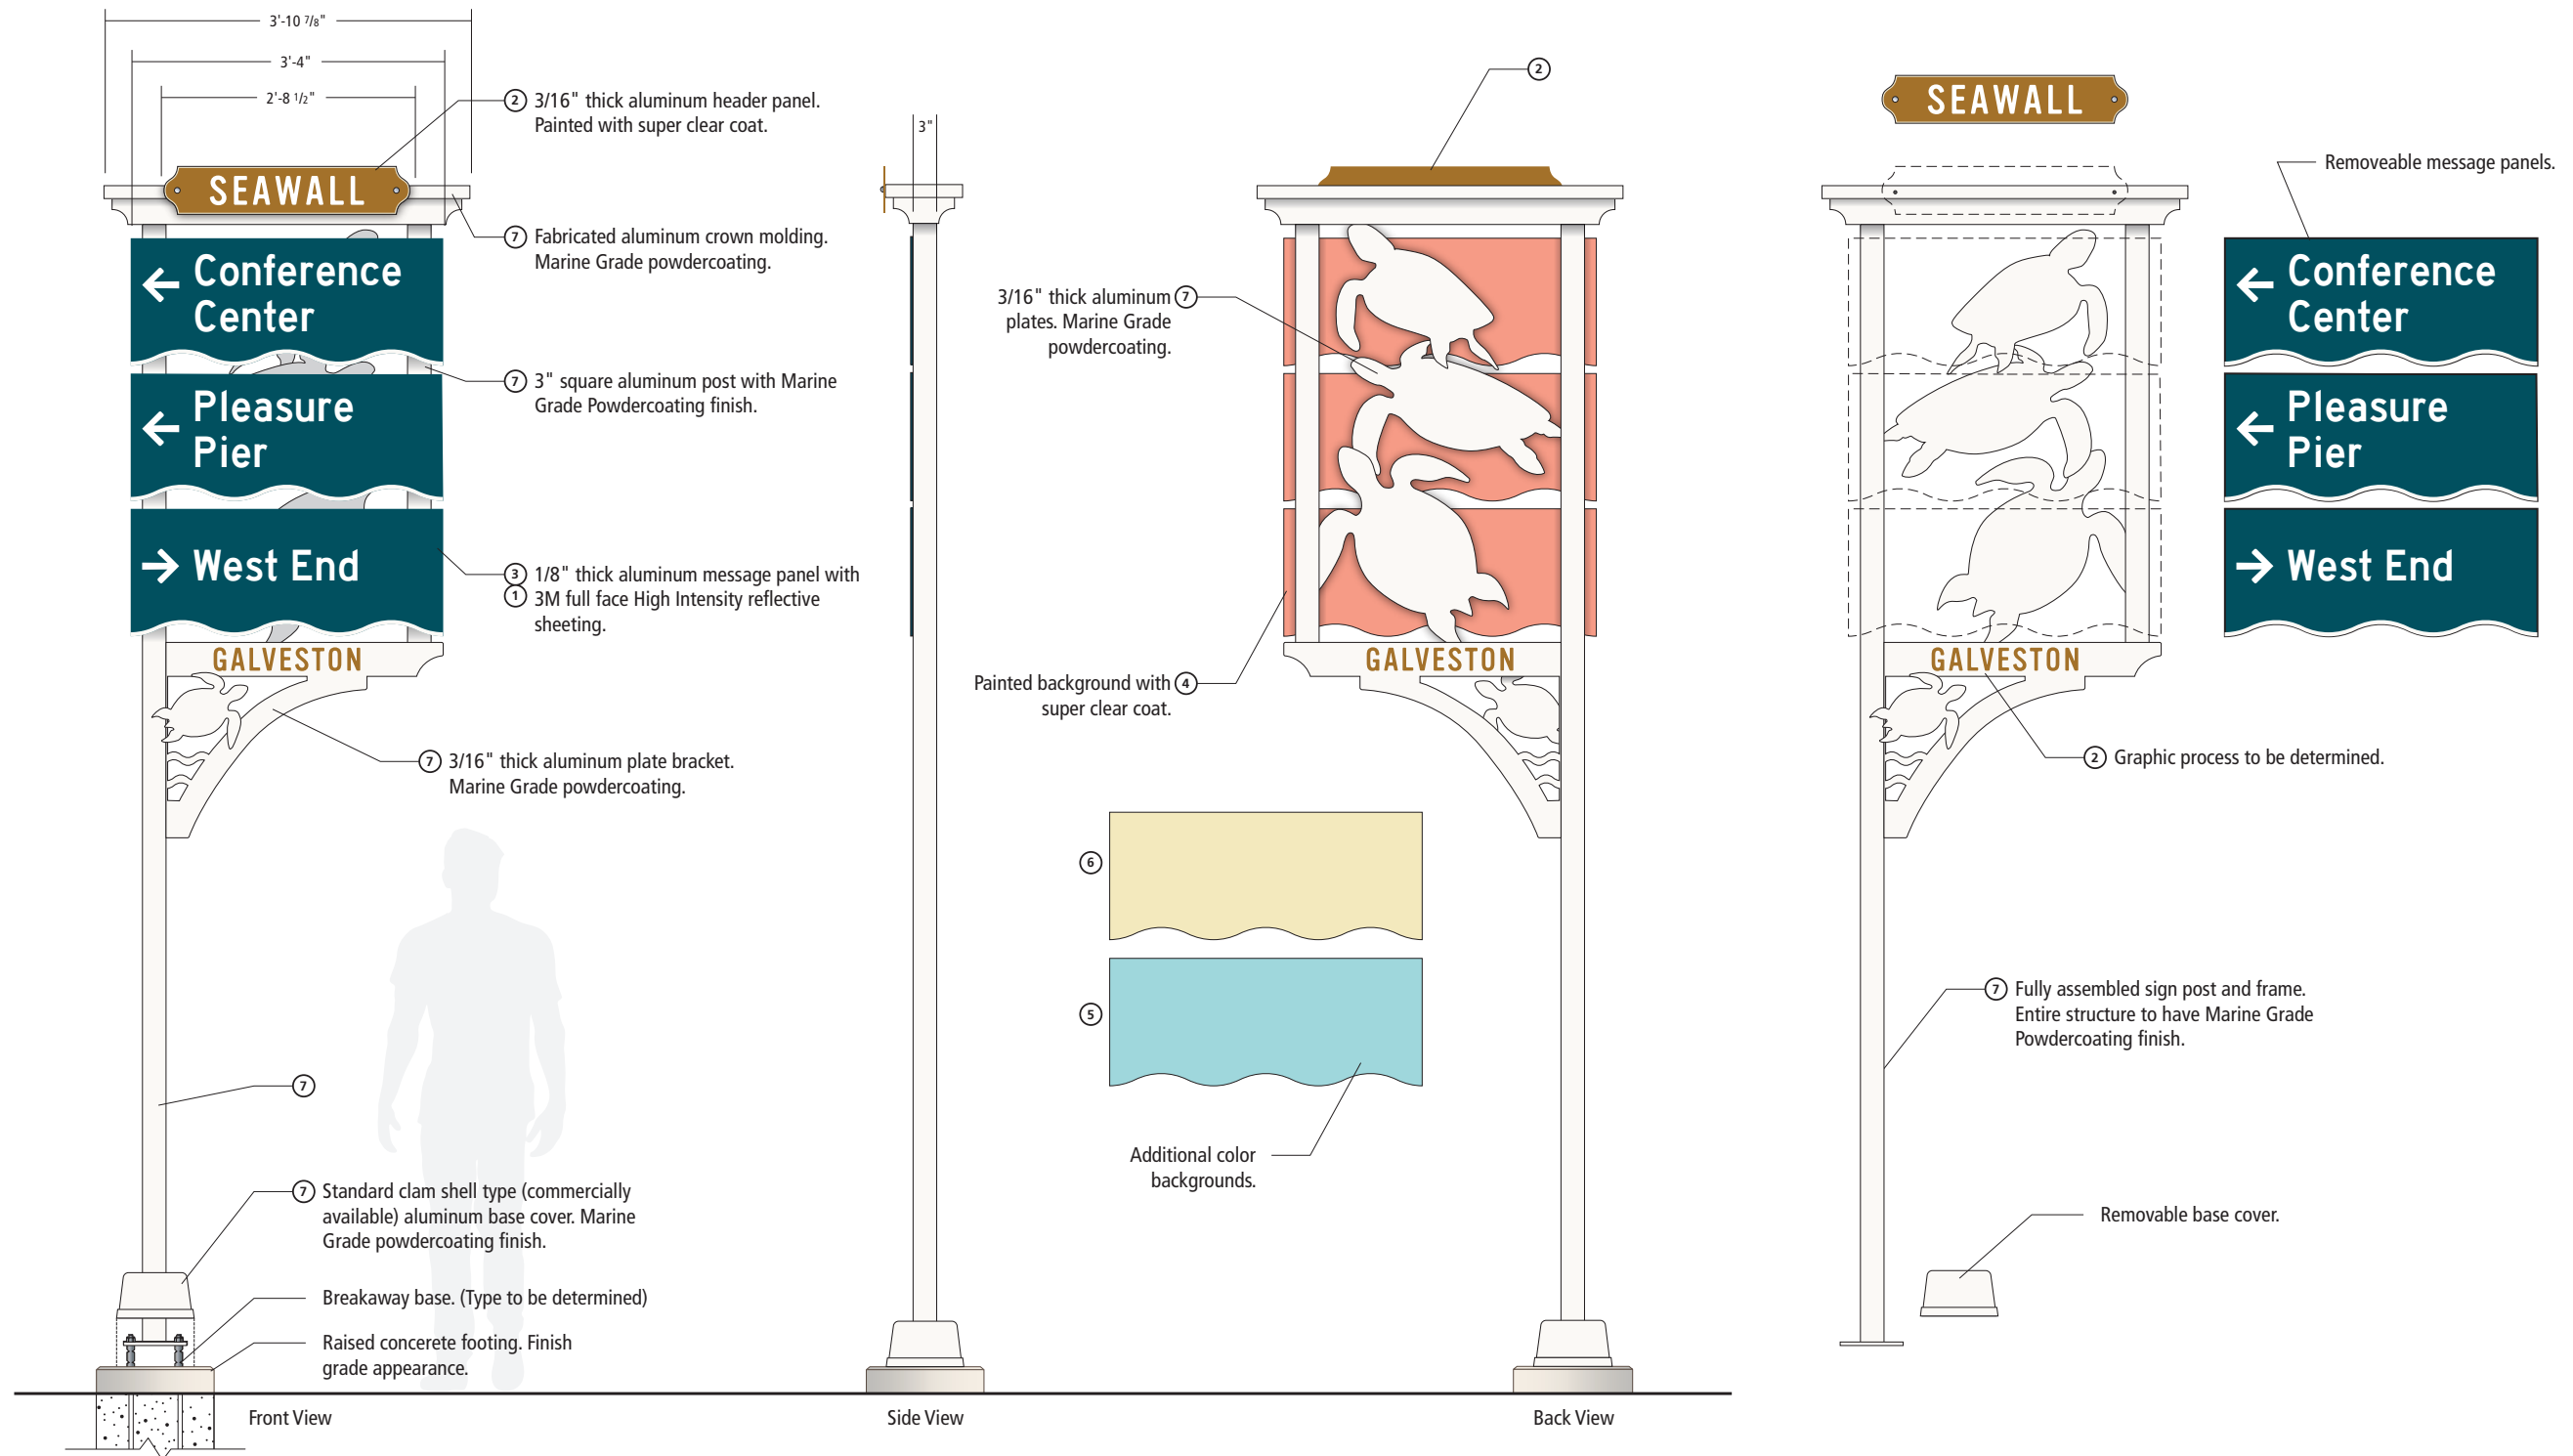

Art Element Application - other sign types

Two-line Decorative
Vehicular Guide

Utility Vehicular Guide

TXDOT Type High Speed Vehicular
Guide

PRELIMINARY CONSTRUCTION DETAILS

SCALE: 1/2" = 1'-0"

SIGN TYPE ARRAY

SIGN LOCATION RENDERINGS

Harborside Drive

61st Street

61st Street

20th Street / Strand

25th Street / Winnie

DOWNTOWN STREET SIGN
RENDERINGS

Art Element Application - other sign types

Pedestrian Kiosk

Pedestrian Guide

Small Map/
Pedestrian Guide

Attraction Corridor
Street Identification

25th Street / Market

25th Street / Strand

25th Street / Postoffice

DOWNTOWN PEDESTRIAN SIGN
RENDERINGS

Tremont (23rd) / Mechanic

Mechanic / Tremont (23rd)

TXDOT ROADWAYS SIGN
RENDERINGS

GALVESTON
→ Destination One
→ Destination Two
→ Destination Three
→ Destination Four

THANK YOU!