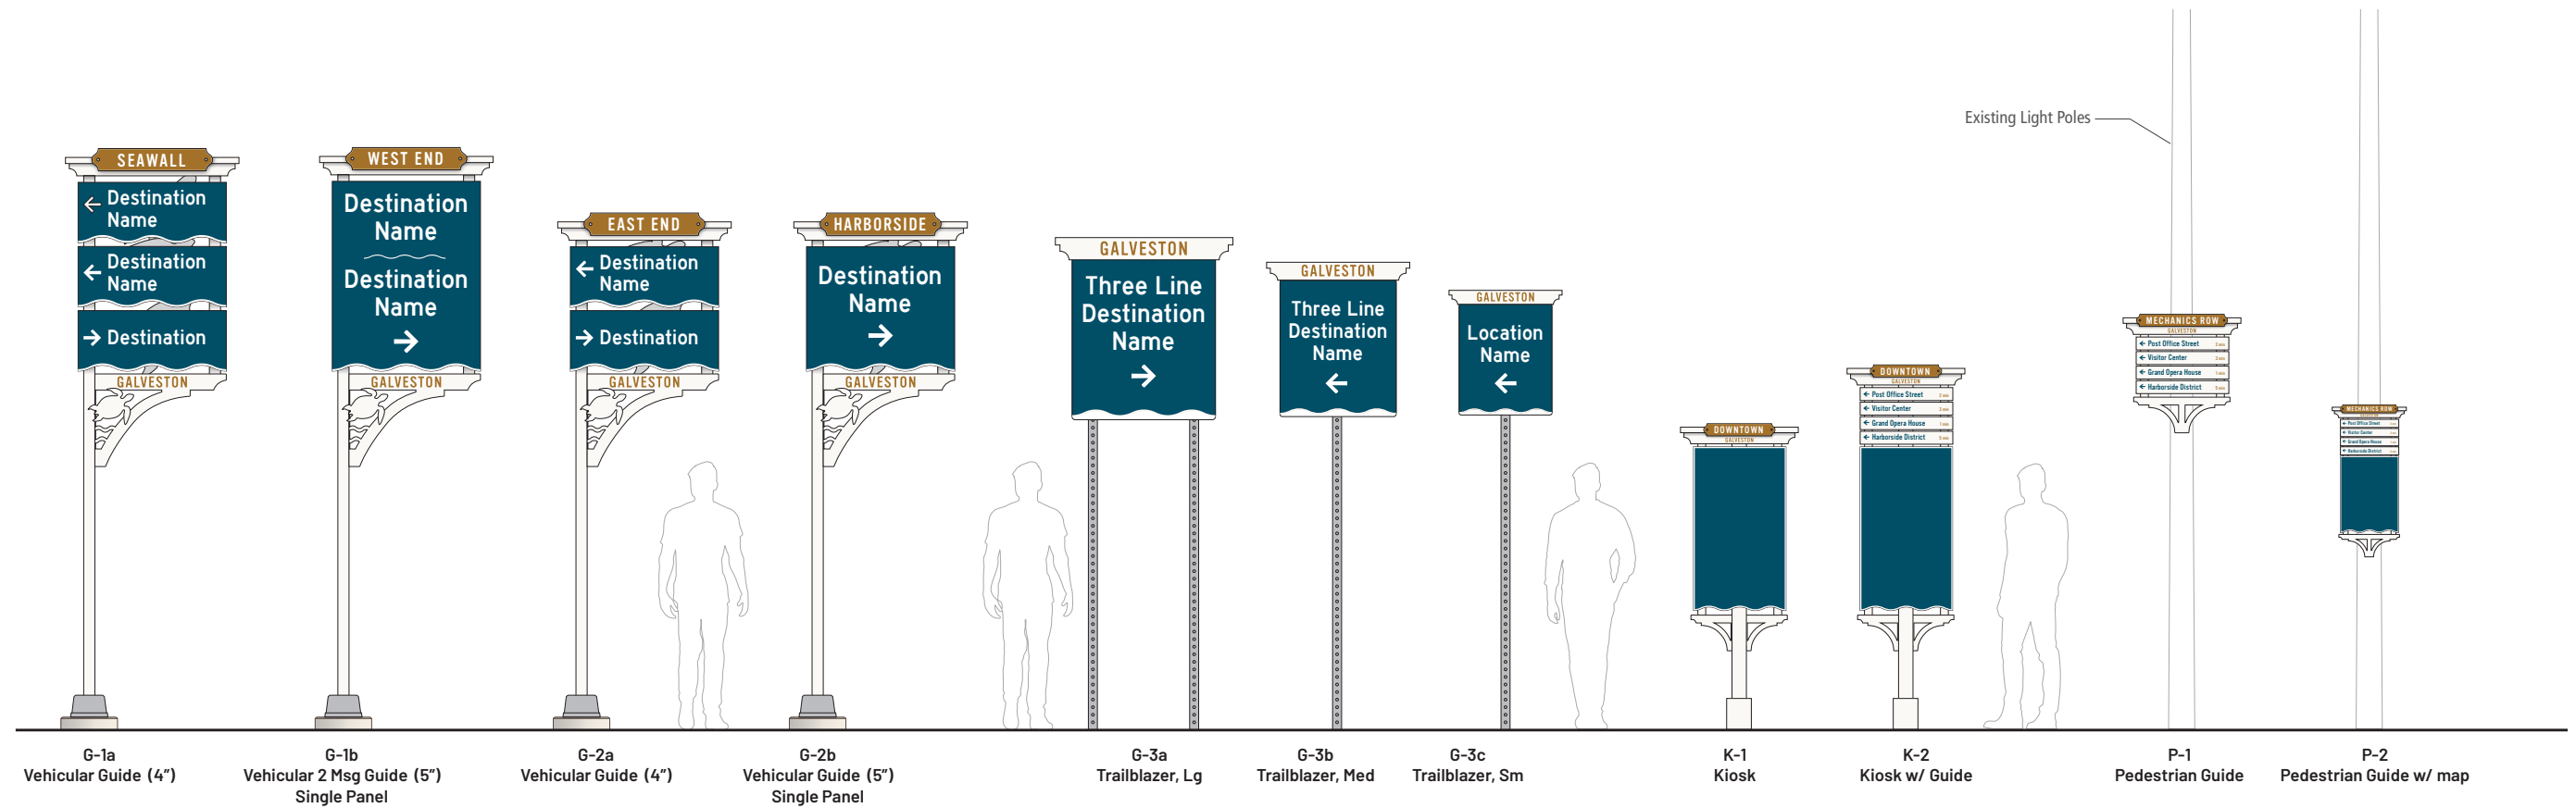

Art Element Application - other sign types

Two-line Decorative
Vehicular Guide

Utility Vehicular Guide

TXDOT Type High Speed Vehicular
Guide

PRELIMINARY CONSTRUCTION DETAILS

SCALE: 1/2" = 1'-0"

SIGN TYPE ARRAY