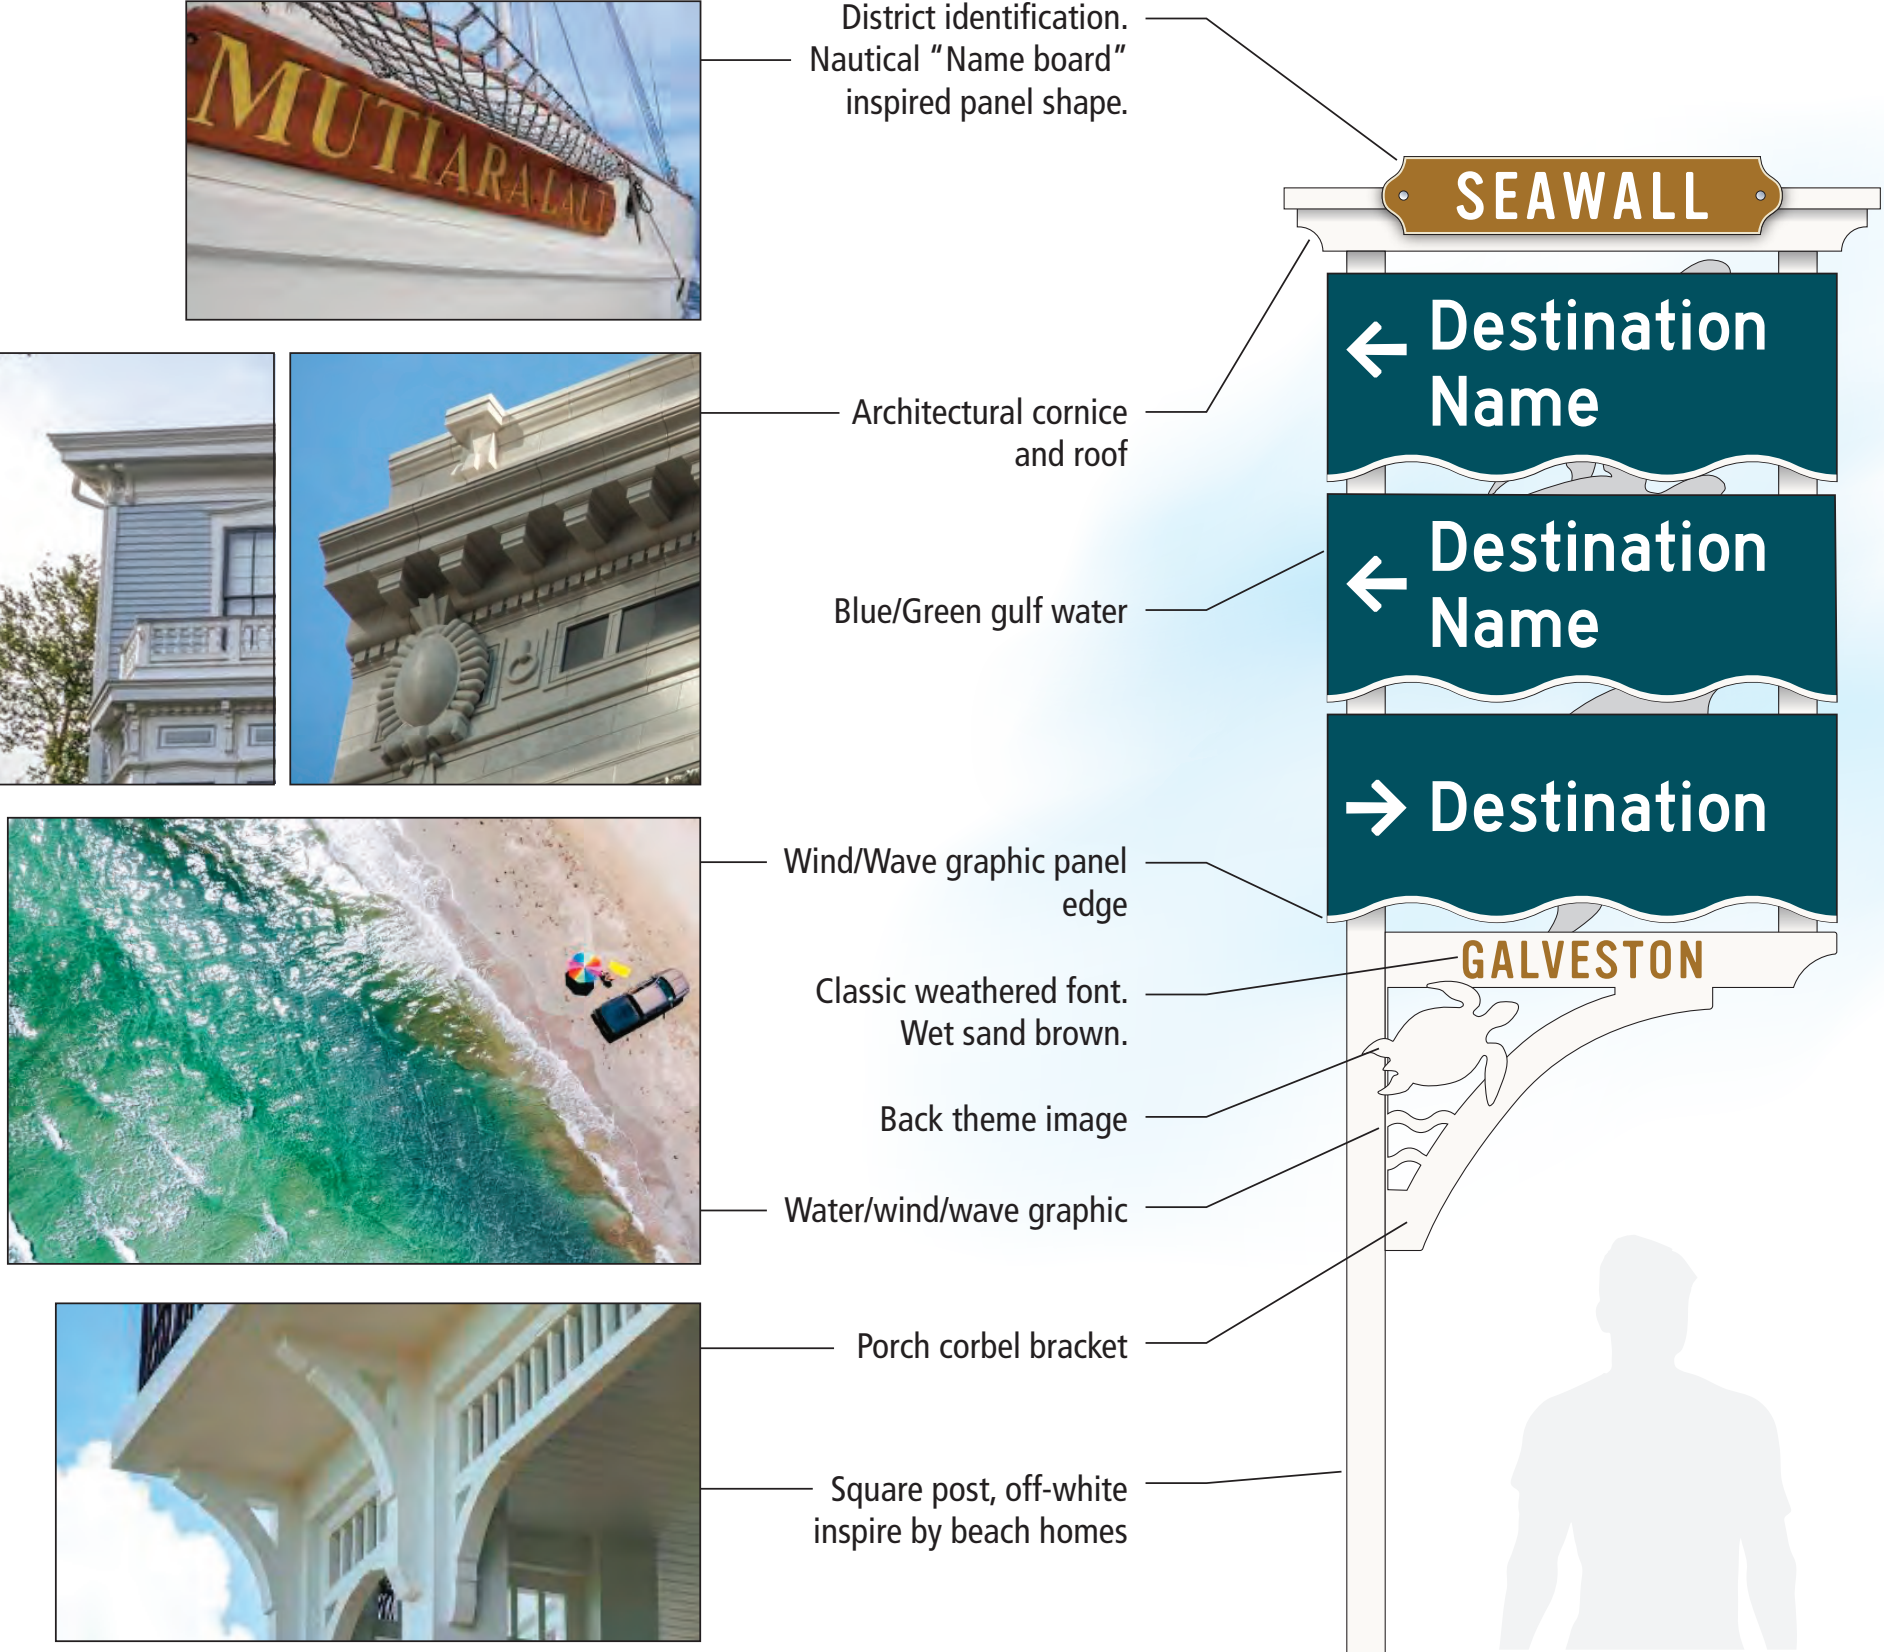

- Harborside
- Historic Downtown
- Seawall
- East End
- West End

District Plan

Circulation

DESIGN DEVELOPMENT

Architecture, History and Environmental Inspiration

Proposed Wayfinding Signage Colors		Existing Brand Colors	
Wet Sand		Earth	
Coastal White		Sand	
Gulf Blue		Navy	

Primary Colors

Accent Colors

Three different color backgrounds inspired by home and building facades.

Proposed Wayfinding Signage Colors		Existing Brand Colors	
Sand			Sand
Island Blue			Island Blue
Coral			Coral

Pedestrian Kiosk

Pedestrian Guide

Small Map/
Pedestrian Guide

Attraction Corridor
Street Identification

25th Street / Market

25th Street / Strand

25th Street / Postoffice

DOWNTOWN PEDESTRIAN SIGN
RENDERINGS